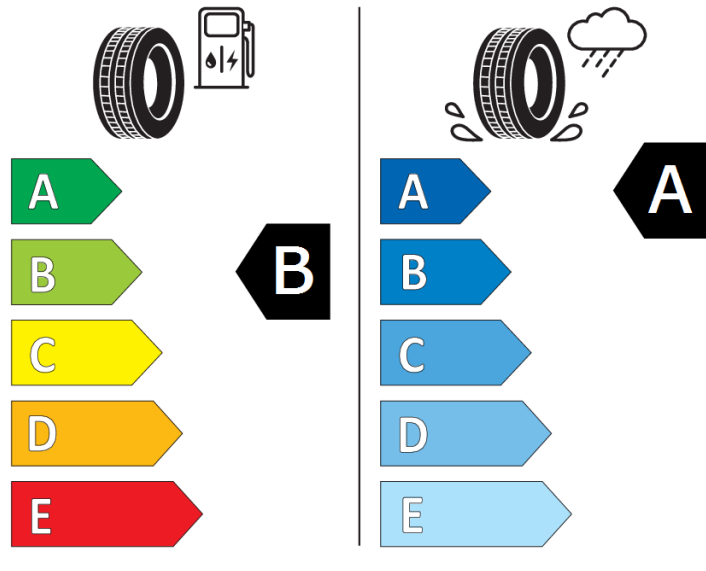

ENERG

Bridgestone

13016

225/45R1791Y

C1

2020/740

225/45 R17 91Y Bridgestone Turanza T005 AO