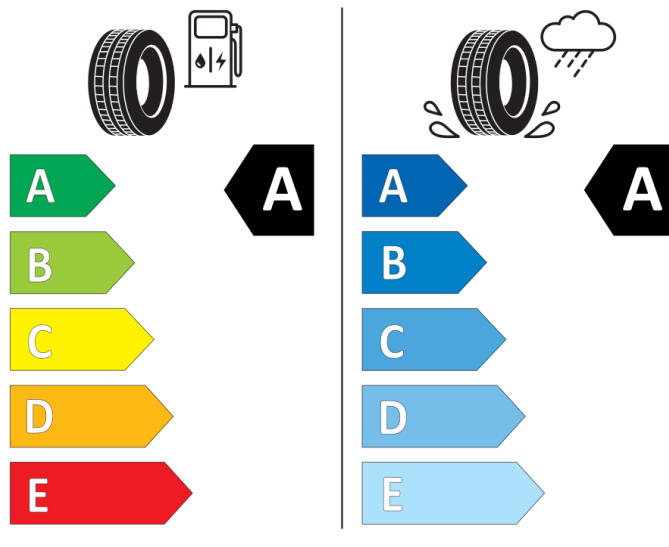

GOOD YEAR

546793

205/60R16 92 V

Cl

2020/740

Continental

0358154

205/60 R 16 92 V

Cl

2020/740

BRIDGESTONE

13950

205/60 R16 92 V

Cl

2020/740