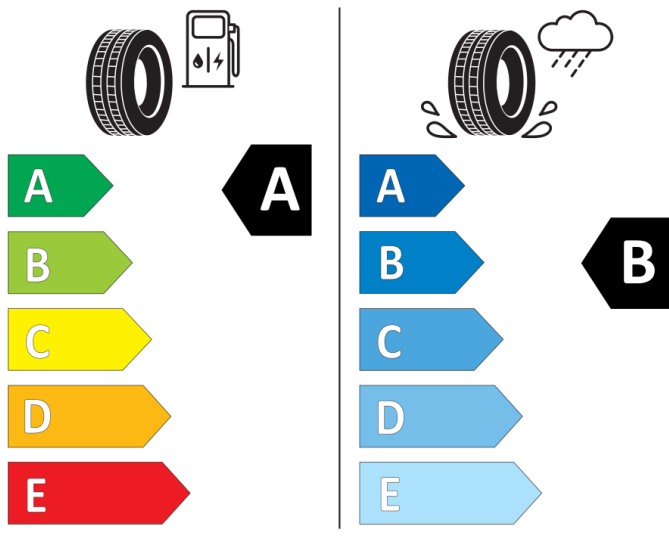

GOOD YEAR

546793

205/60R16 92 V

Cl

2020/740

Continental

0358154

205/60 R 16 92 V

Cl

2020/740

BRIDGESTONE

13950

205/60 R16 92 V

Cl

2020/740