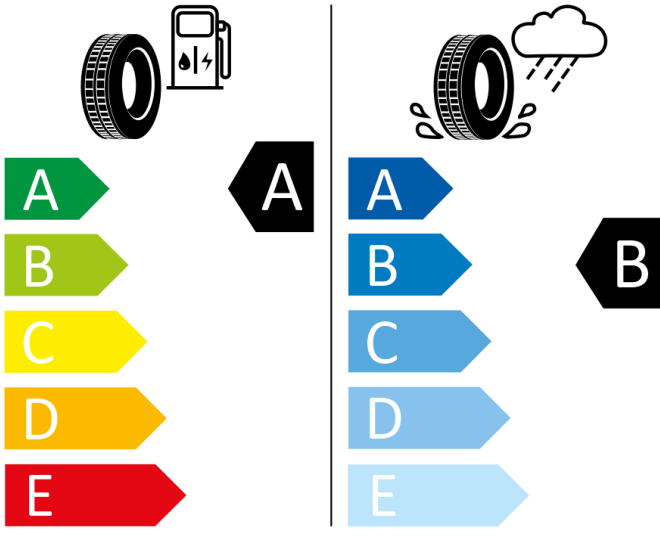

Hankook

1024353

185/65 R15 88H

C1

2020/740