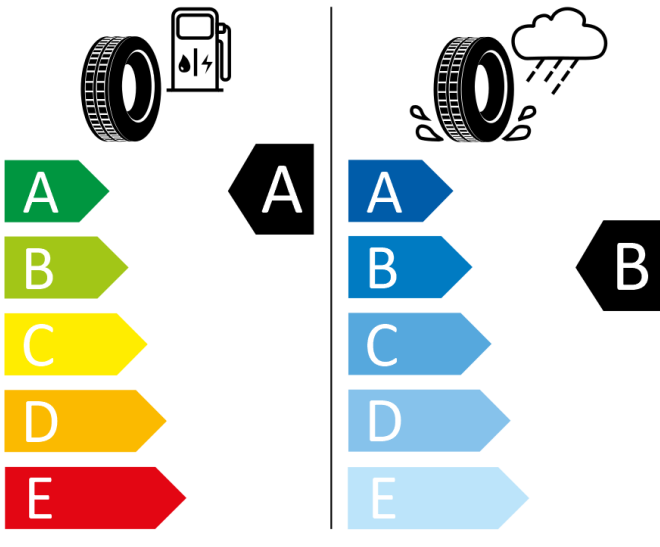

C1

2020/740

GOODYEAR

546607

185/65 R15 88H

C1

2020/740

Continental