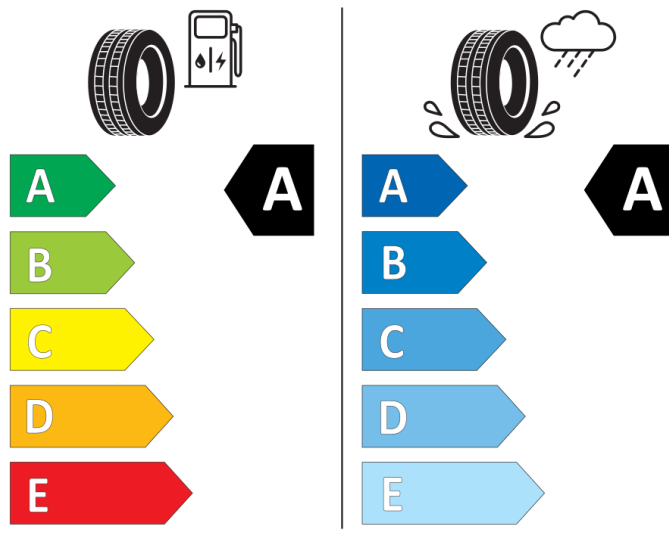

GOOD YEAR

546793

205/60R16 92 V

Cl

2020/740

BRIDGESTONE

13950

205/60 R16 92 V

Cl

2020/740

Continental

0358154

205/60 R 16 92 V

Cl

2020/740