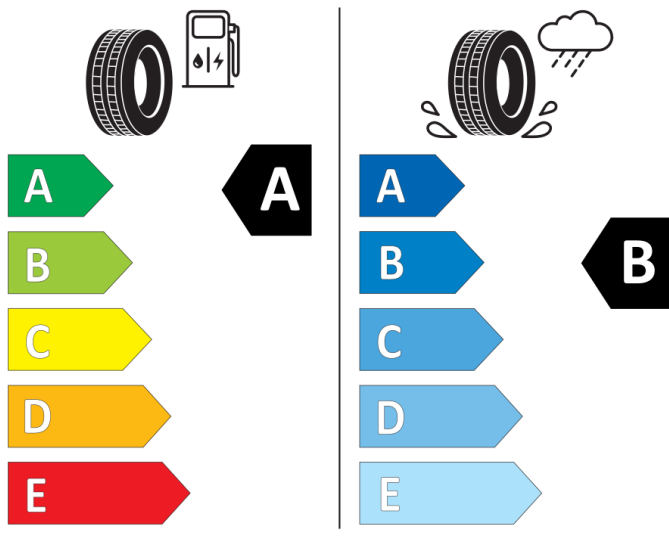

GOOD YEAR

546793

205/60R16 92 V

Cl

2020/740

BRIDGESTONE

13950

205/60 R16 92 V

Cl

2020/740

Continental

0358154

205/60 R 16 92 V

Cl

2020/740