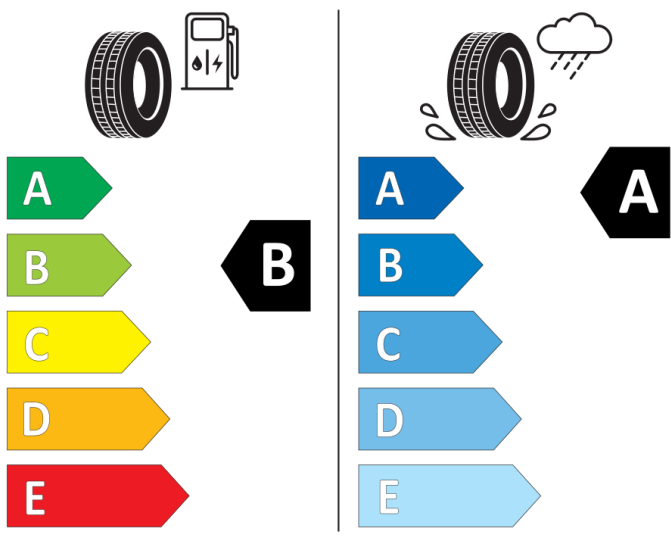

Cl

2020/740

PIRELLI

27285

255/55R19 107 W

Cl

2020/740

BRIDGESTONE