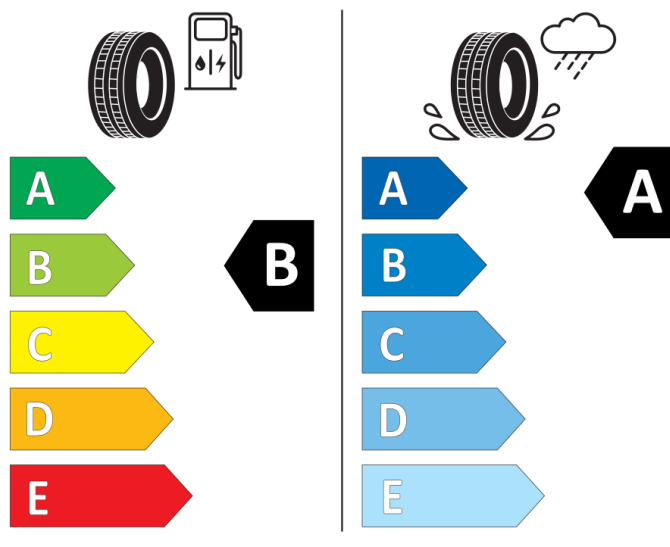

BRIDGESTONE

10416

255/55 R19 107 W

Cl