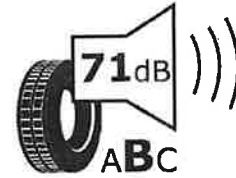

2020/740

ENERG ⚡

Bridgestone

13950

205/60 R16 92V

C1