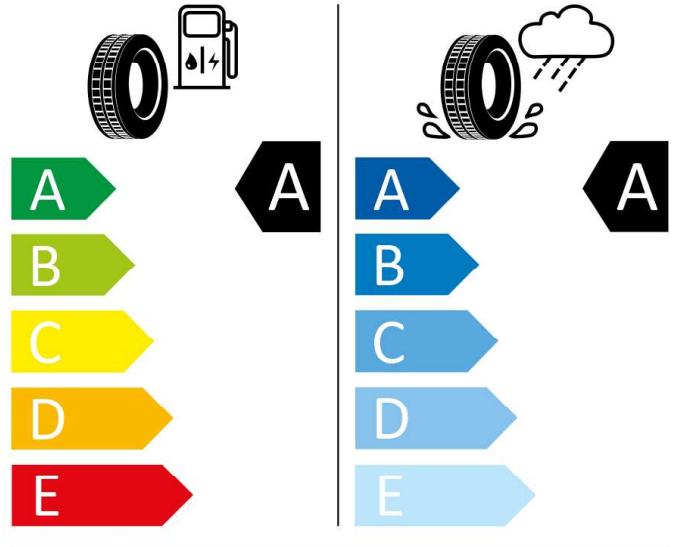

2020/740

Continental

0451588

205/65 R16C 107/105T (103T)

C2