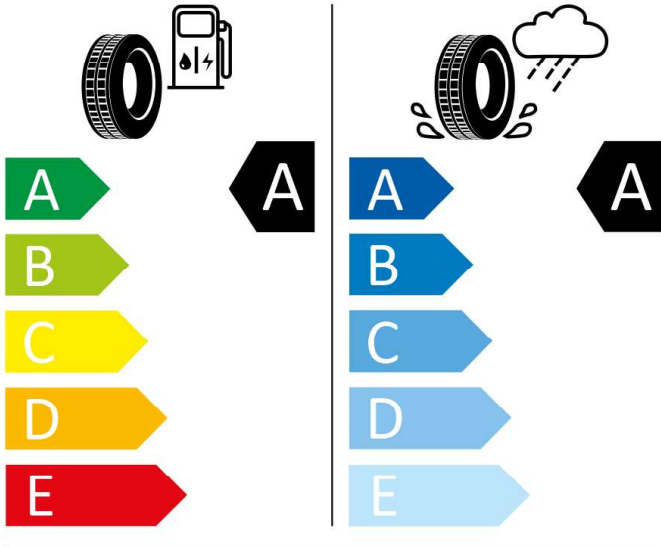

**Bridgestone**

11157

205/65 R16C 107/105T

C2

2020/740

**Continental**

0451588

205/65 R16C 107/105T (103T)