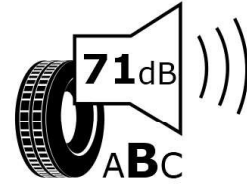

Bridgestone

13942

215/55 R18 95T

C1

2020/740