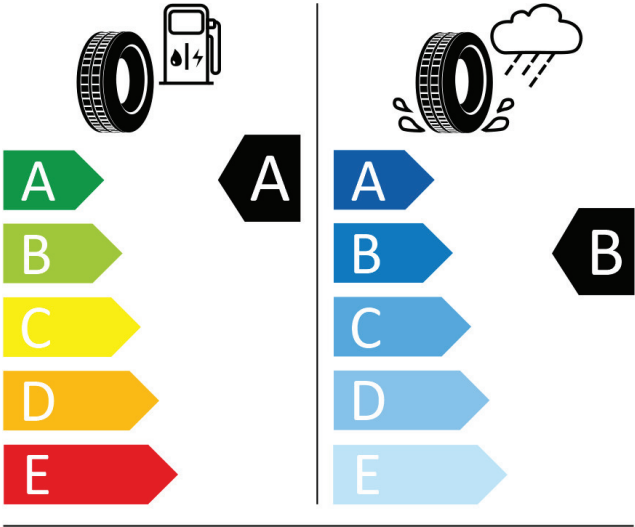

GOODYEAR

574604

185/65 R15 88H

C1

2020/740

Bridgestone

13945

185/65 R15 88H