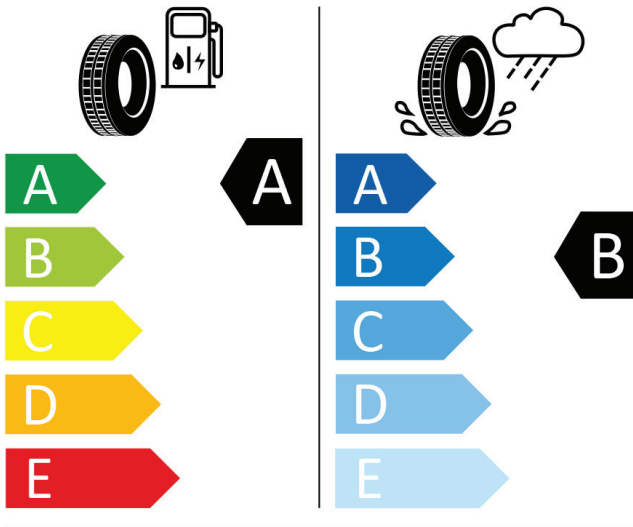

Continental

0358474

185/65 R15 88H

C1