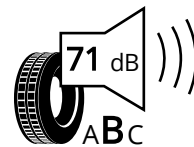

2020/740

Produktdatenblatt

<https://oneapi.volkswagen.com/relas/v1/render/productsheet/Falken/334827/205%2F55%20R16%2091%20V/20210624?language=de>