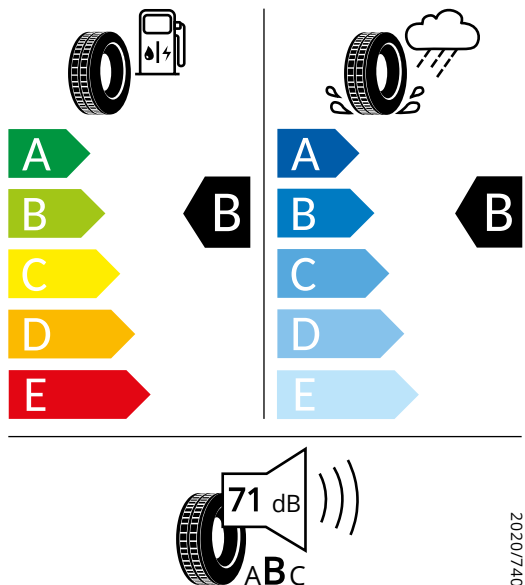

EU Reifenkennzeichnung

(2/2)

Hankook 1026079

215/45 R17 91 W XL C1

Produktdatenblatt

<https://oneapi.volkswagen.com/relas/v1/render/productsheet/Hankook/1026079/215%2F45%20R17%2091%20W%20XL/20210624?language=de>